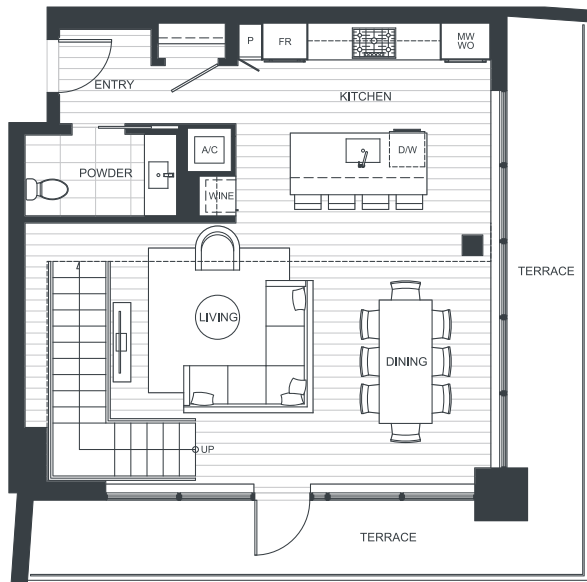

# SKYLOFT 2 BEDROOM + DEN UNIT 2811

LEVEL 28 | AREA 1,816 SQ.FT  
COLOR SCHEME: SOLAR

# NEXUS

BY BARRARD

The floor plans are drawn to varying scales, and should not be relied on as representations, express or implied. Square footage or floor areas shown in any marketing or other materials are approximate and may more or less than the actual size. Seller reserves the right to change the product offering without notice. E&OE.