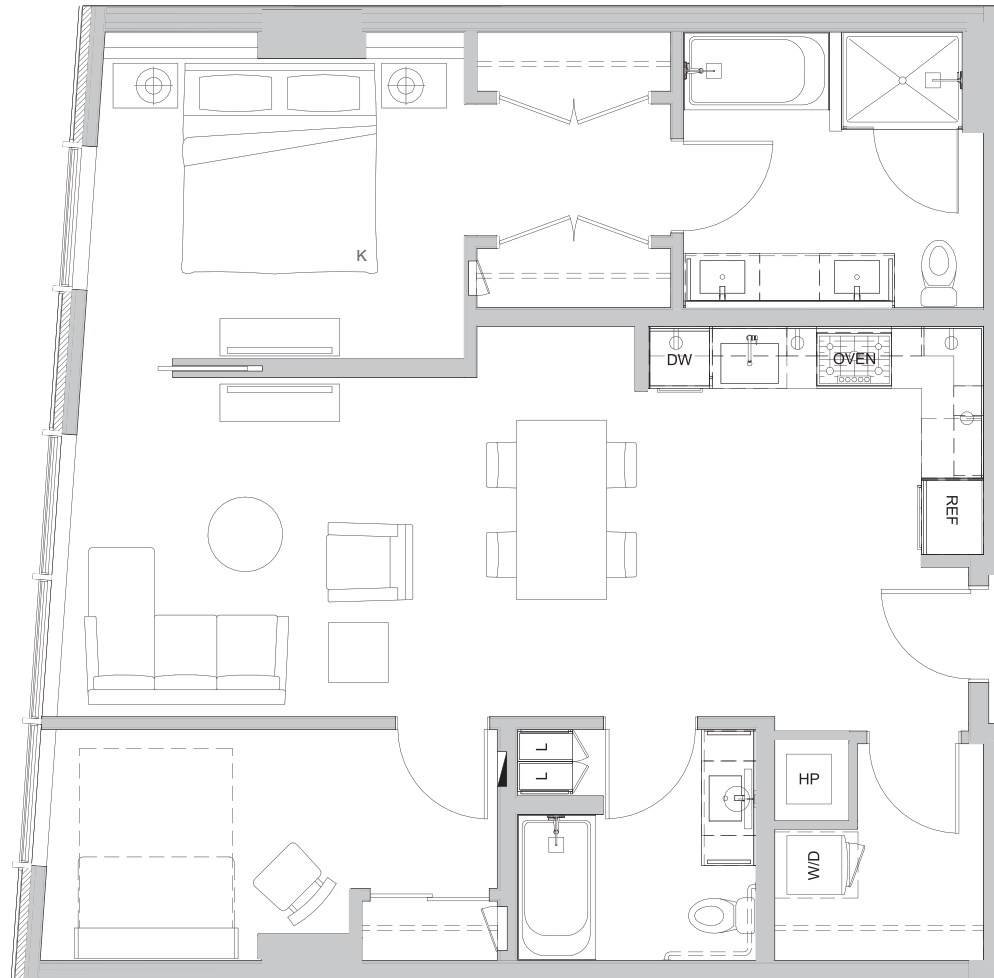

NEXUS

BY BARRARD

2802

2 BEDS, 2 BATHS
SURVEY SQ FT - 931

FLOOR 28

MINOR AVE

HOWELL ST

NEXUS PREVIEW CENTER
2715 1ST AVENUE
SEATTLE, WA 98121

By Appointment Only
O: 206.801.9220
F: 206.299.4130

NEXUSSEATTLE.COM

The floor plans are drawn to varying scales, and should not be relied on as representations, express or implied. Square footage or floor areas shown in any marketing or other materials are approximate and may be more or less than the actual size. Seller reserves the right to change the product offering without notice. E&OE