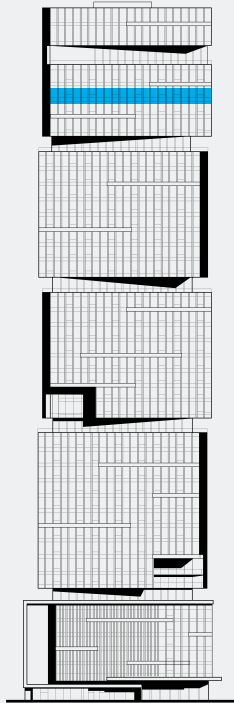

NEXUS

BY BURRARD

PH 103

3 BEDS, 2 BATHS
SURVEY SQ FT - 1,503

FLOOR 39

MINOR AVE

HOWELL ST

NEXUS PREVIEW CENTER
2715 1ST AVENUE
SEATTLE, WA 98121

By Appointment Only
O: 206.801.9220
F: 206.299.4130

NEXUSSEATTLE.COM

The floor plans are drawn to varying scales, and should not be relied on as representations, express or implied. Square footage or floor areas shown in any marketing or other materials are approximate and may be more or less than the actual size. Seller reserves the right to change the product offering without notice. E&OE