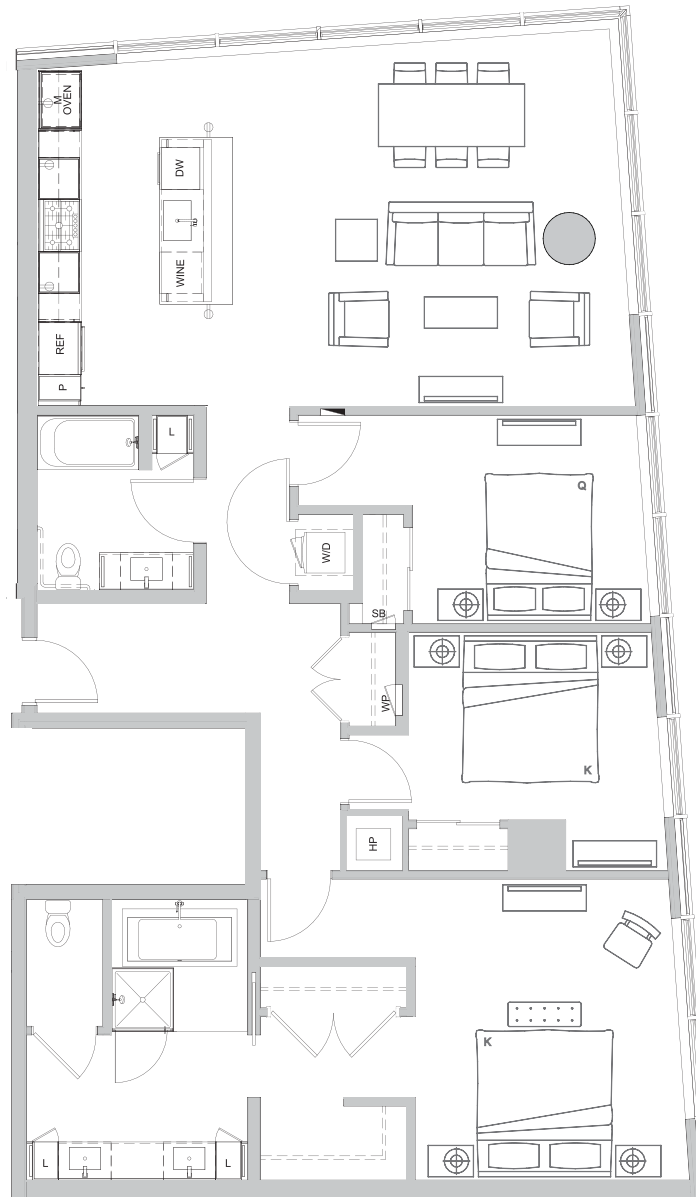

NEXUS

BY BURRARD

PH 103

3 BEDS, 2 BATHS
SURVEY SQ FT - 1,503

FLOOR 39

MINOR AVE

HOWELL ST

NEXUS PREVIEW CENTER
2715 1ST AVENUE
SEATTLE, WA 98121

By Appointment Only
O: 206.801.9220
F: 206.299.4130

NEXUSSEATTLE.COM

The floor plans are drawn to varying scales, and should not be relied on as representations, express or implied. Square footage or floor areas shown in any marketing or other materials are approximate and may be more or less than the actual size. Seller reserves the right to change the product offering without notice. E&OE