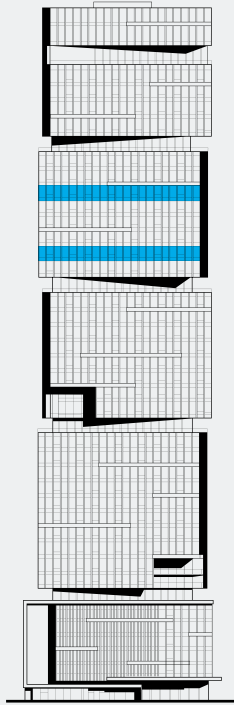

NEXUS

BY BARRARD

2908 + 3308

2 BEDS, 2 BATHS
SURVEY SQ FT - 1,016

FLOORS 29 + 33

MINOR AVE

HOWELL ST

NEXUS PREVIEW CENTER
2715 1ST AVENUE
SEATTLE, WA 98121

By Appointment Only
O: 206.801.9220
F: 206.299.4130

NEXUSSEATTLE.COM

The floor plans are drawn to varying scales, and should not be relied on as representations, express or implied. Square footage or floor areas shown in any marketing or other materials are approximate and may be more or less than the actual size. Seller reserves the right to change the product offering without notice. E&OE