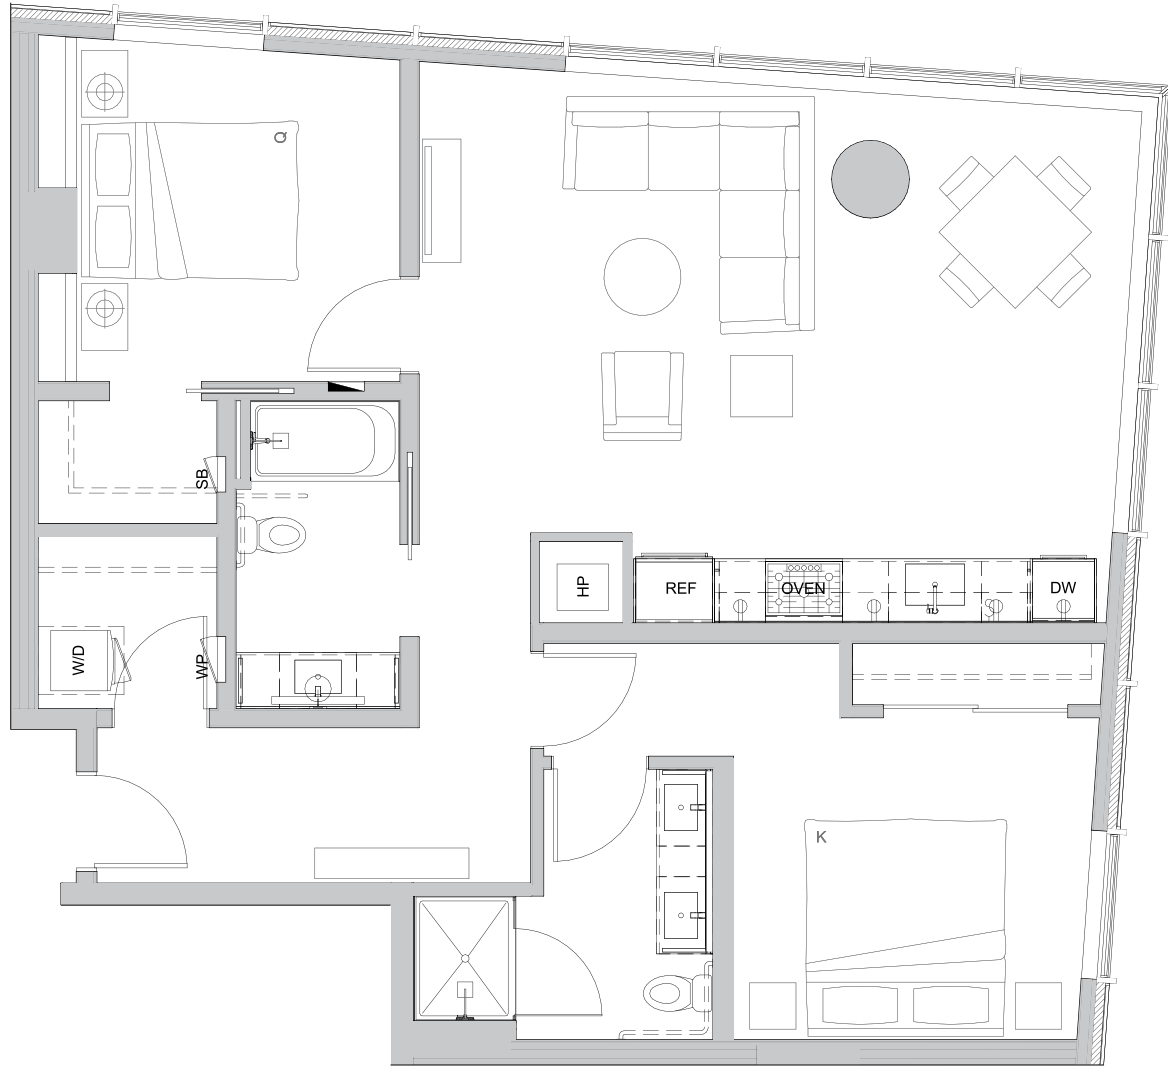

NEXUS

BY BARRARD

2908 + 3308

2 BEDS, 2 BATHS
SURVEY SQ FT - 1,016

FLOORS 29 + 33

MINOR AVE

HOWELL ST

NEXUS PREVIEW CENTER
2715 1ST AVENUE
SEATTLE, WA 98121

By Appointment Only
O: 206.801.9220
F: 206.299.4130

NEXUSSEATTLE.COM

The floor plans are drawn to varying scales, and should not be relied on as representations, express or implied. Square footage or floor areas shown in any marketing or other materials are approximate and may be more or less than the actual size. Seller reserves the right to change the product offering without notice. E&OE