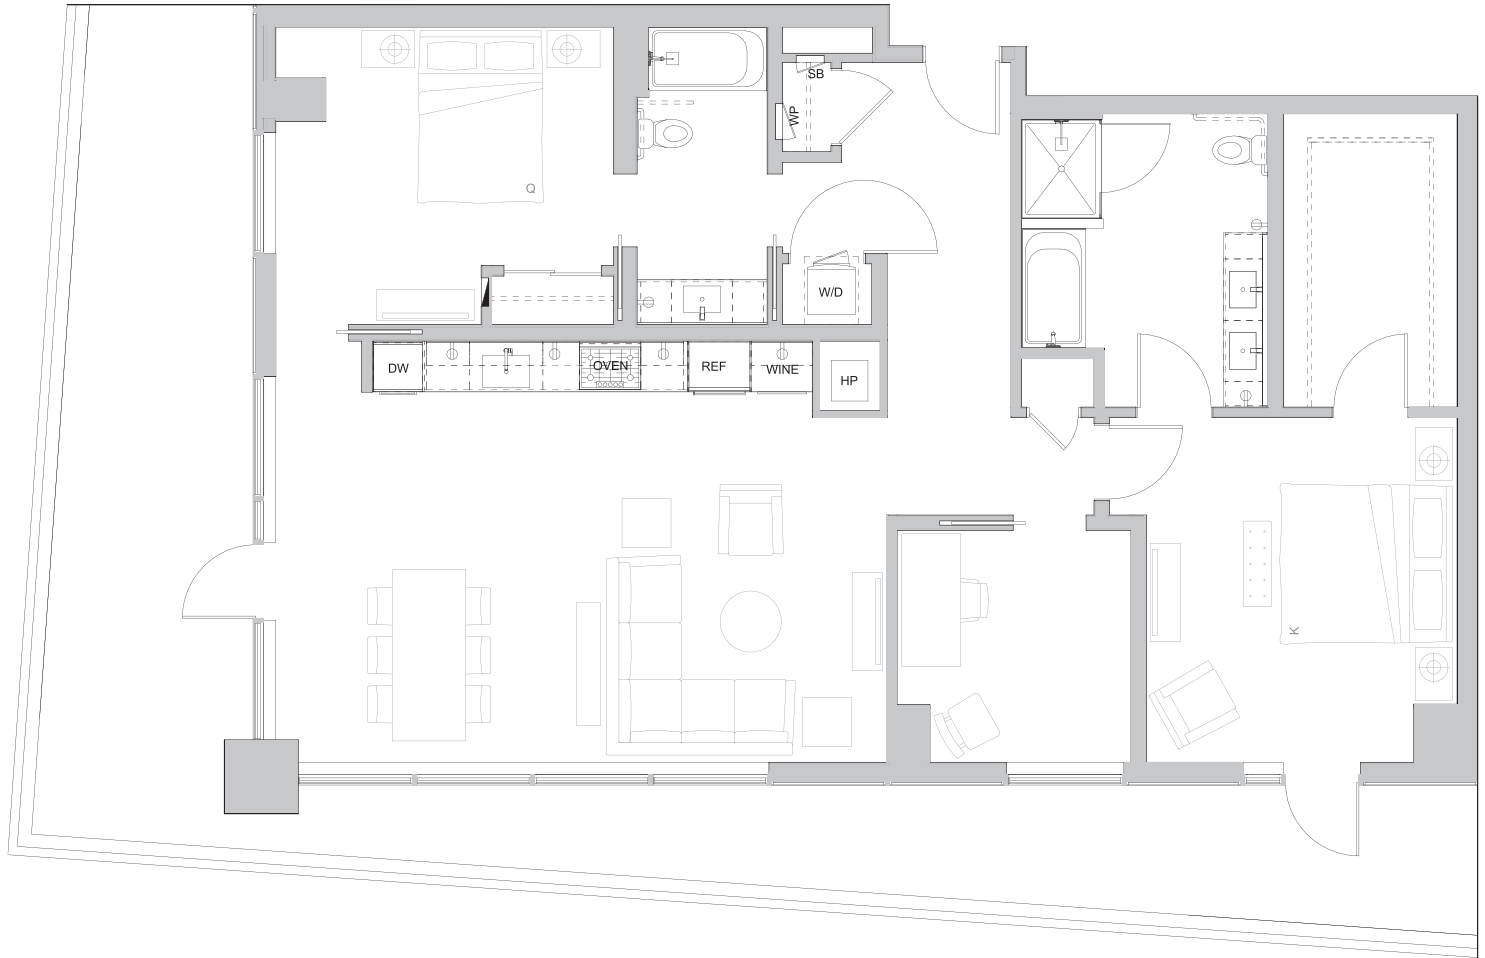

NEXUS

BY BURRARD

3600

2 BED + DEN, 2 BATHS
SURVEY SQ FT - 1,350

FLOOR 36

MINOR AVE

HOWELL ST

NEXUS PREVIEW CENTER
2715 1ST AVENUE
SEATTLE, WA 98121