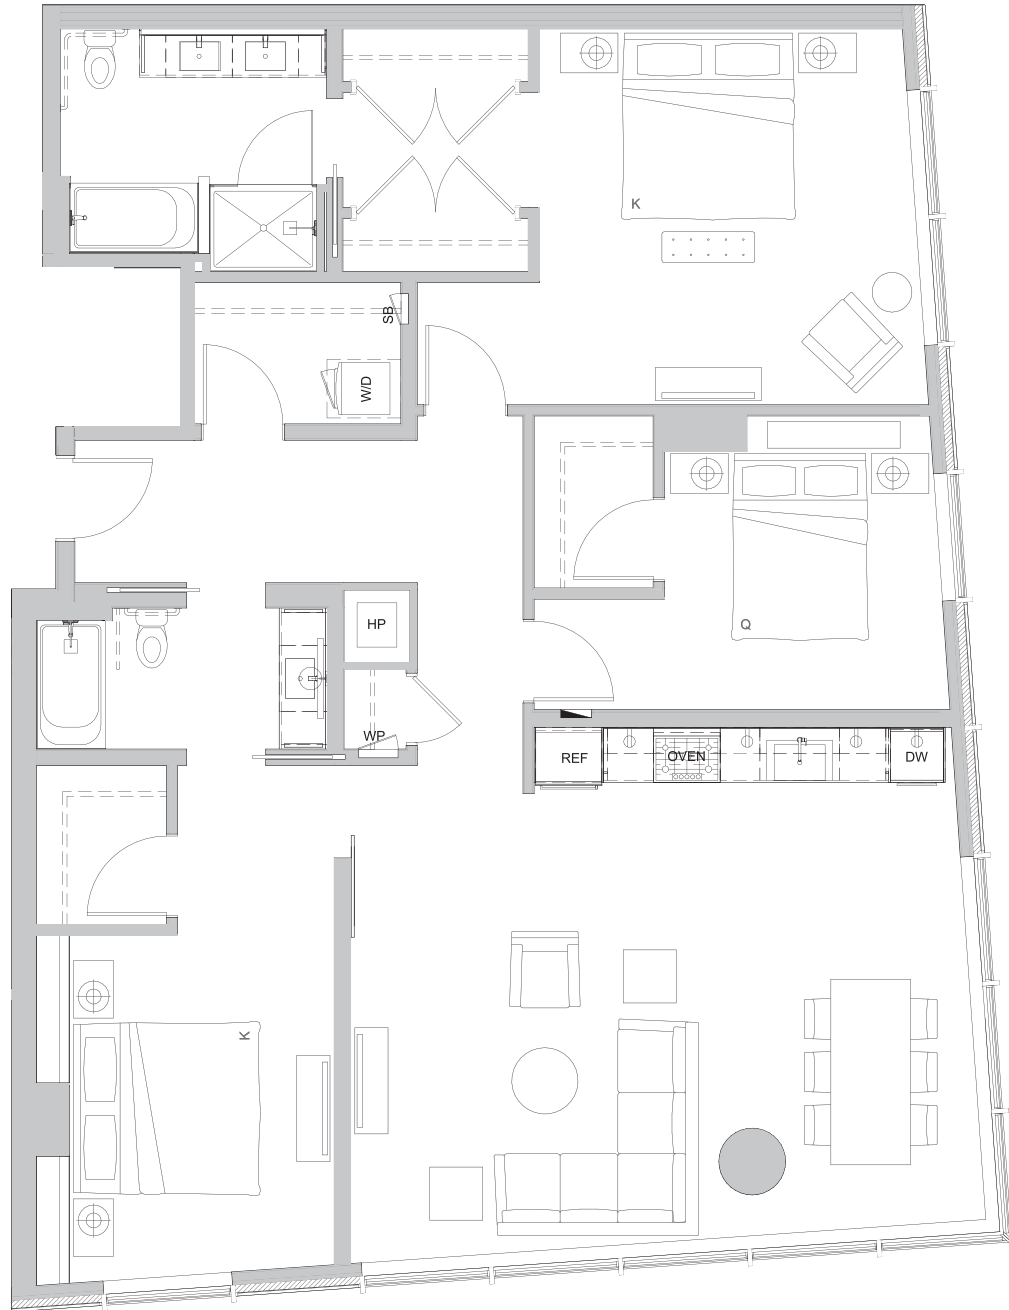

NEXUS

BY BURRARD

3710 + 3810

3 BED, 2 BATHS
SURVEY SQ FT - 1,518

FLOORS 37-38

MINOR AVE

HOWELL ST

NEXUS PREVIEW CENTER
2715 1ST AVENUE
SEATTLE, WA 98121

INFO@NEXUSSEATTLE.COM
O: 206.801.9220
F: 206.299.4130

NEXUSseattle.com

The floor plans are drawn to varying scales, and should not be relied on as representations, express or implied. Square footage or floor areas shown in any marketing or other materials are approximate and may be more or less than the actual size. Seller reserves the right to change the product offering without notice. E&OE.