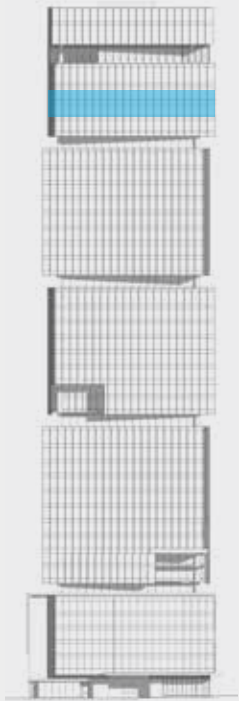

NEXUS

BY BURRARD

3710 + 3810

3 BED, 2 BATHS
SURVEY SQ FT - 1,518

FLOORS 37-38

MINOR AVE

HOWELL ST

NEXUS PREVIEW CENTER
2715 1ST AVENUE
SEATTLE, WA 98121

INFO@NEXUSSEATTLE.COM
O: 206.801.9220
F: 206.299.4130

NEXUSseattle.com

The floor plans are drawn to varying scales, and should not be relied on as representations, express or implied. Square footage or floor areas shown in any marketing or other materials are approximate and may be more or less than the actual size. Seller reserves the right to change the product offering without notice. E&OE.