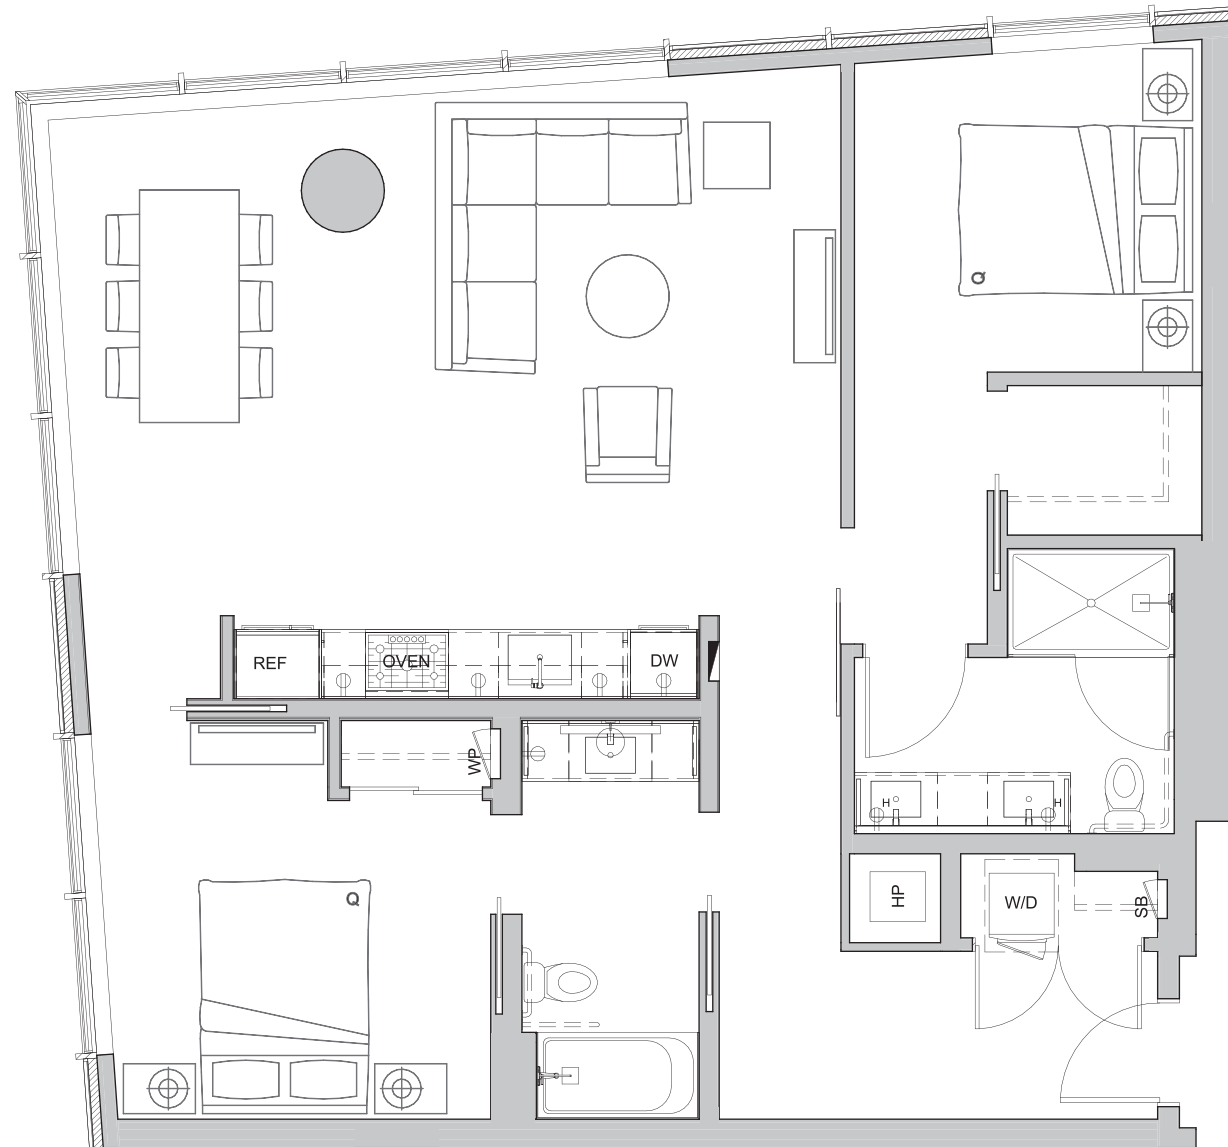

## 3705 + 3805

2 BED, 2 BATHS  
SURVEY SQ FT - 1,040

FLOORS 37-38

MINOR AVE

HOWELL ST

NEXUS PREVIEW CENTER  
2715 1ST AVENUE  
SEATTLE, WA 98121

[INFO@NEXUSSEATTLE.COM](mailto:INFO@NEXUSSEATTLE.COM)  
O: 206.801.9220  
F: 206.299.4130

[NEXUSseattle.com](http://NEXUSseattle.com)

The floor plans are drawn to varying scales, and should not be relied on as representations, express or implied. Square footage or floor areas shown in any marketing or other materials are approximate and may be more or less than the actual size. Seller reserves the right to change the product offering without notice. E&OE.