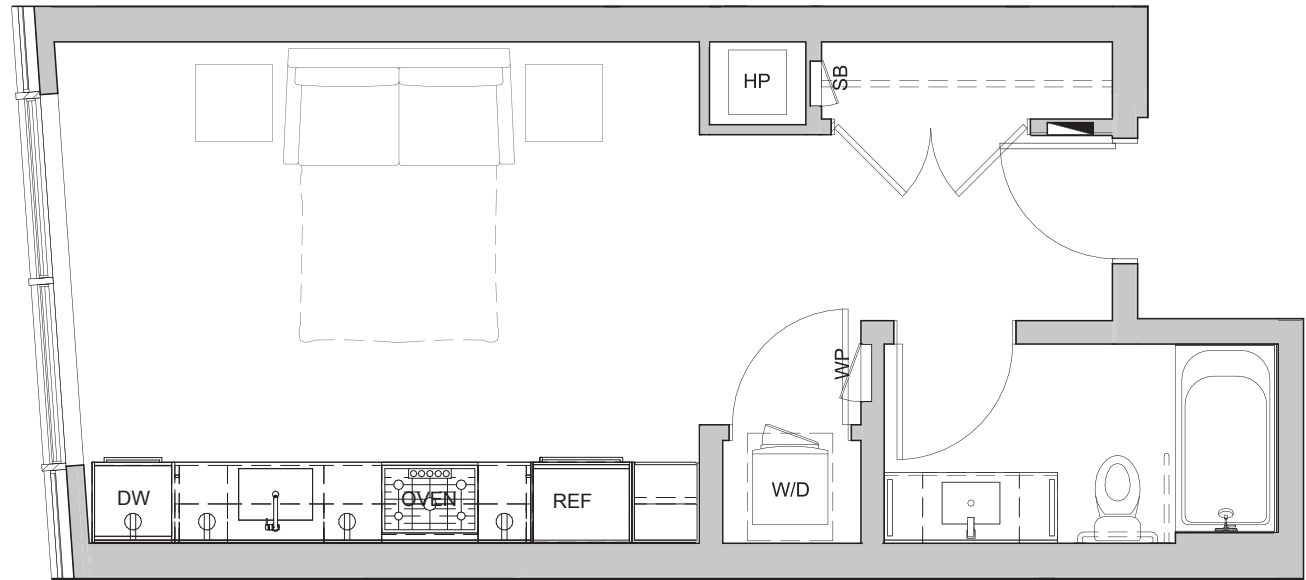

## PLAN FFF

STUDIO, 1 BATH  
TOTAL LIVING SPACE (BOMA): 421 SQ FT

FLOORS 21-26  
'04 SERIES

NEXUS SALES CENTER  
2609 1ST AVENUE  
SEATTLE, WA 98121

[INFO@NEXUSSEATTLE.COM](mailto:INFO@NEXUSSEATTLE.COM)  
O: 206.801.9220  
F: 206.299.4130

[NEXUSseattle.com](http://NEXUSseattle.com)

The floor plans are drawn to varying scales, and should not be relied on as representations, express or implied. Square footage or floor areas shown in any marketing or other materials are approximate and may be more or less than the actual size. Seller reserves the right to change the product offering without notice. E&OE.