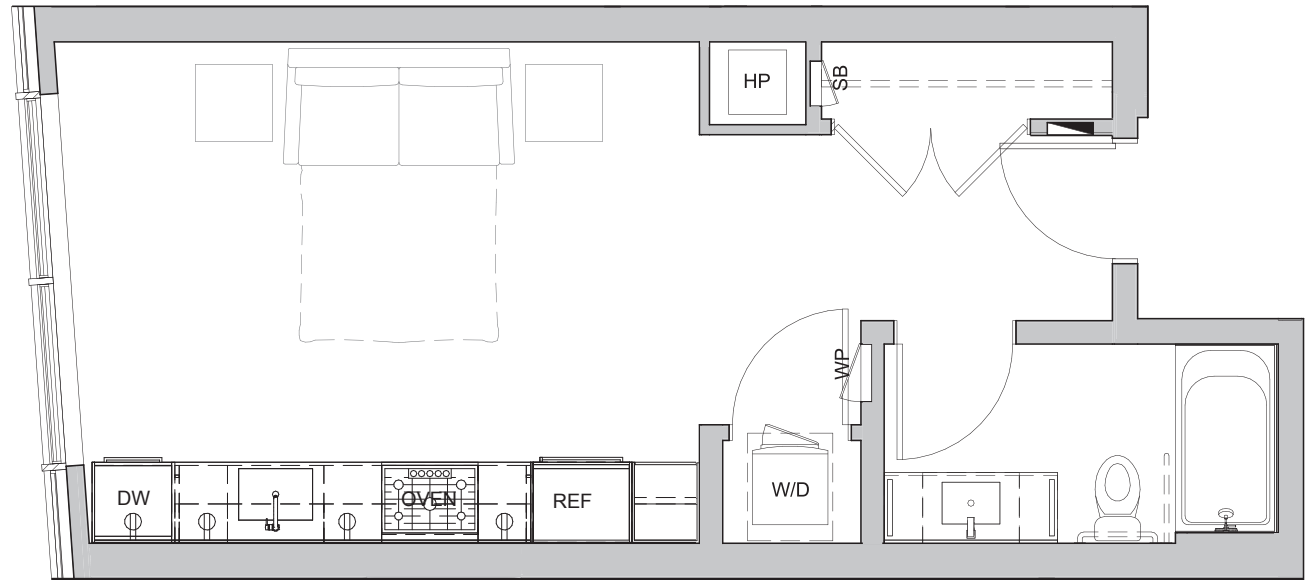

NEXUS

CITY LIFE. EVOLVED.

PLAN FFF

STUDIO, 1 BATH
TOTAL LIVING SPACE (BOMA): 421 SQ FT

FLOORS 21-26
'04 SERIES

NEXUS SALES CENTER
2609 1ST AVENUE
SEATTLE, WA 98121

INFO@NEXUSSEATTLE.COM
O: 206.801.9220
F: 206.299.4130

NEXUSseattle.com

The floor plans are drawn to varying scales, and should not be relied on as representations, express or implied. Square footage or floor areas shown in any marketing or other materials are approximate and may be more or less than the actual size. Seller reserves the right to change the product offering without notice. E&OE.